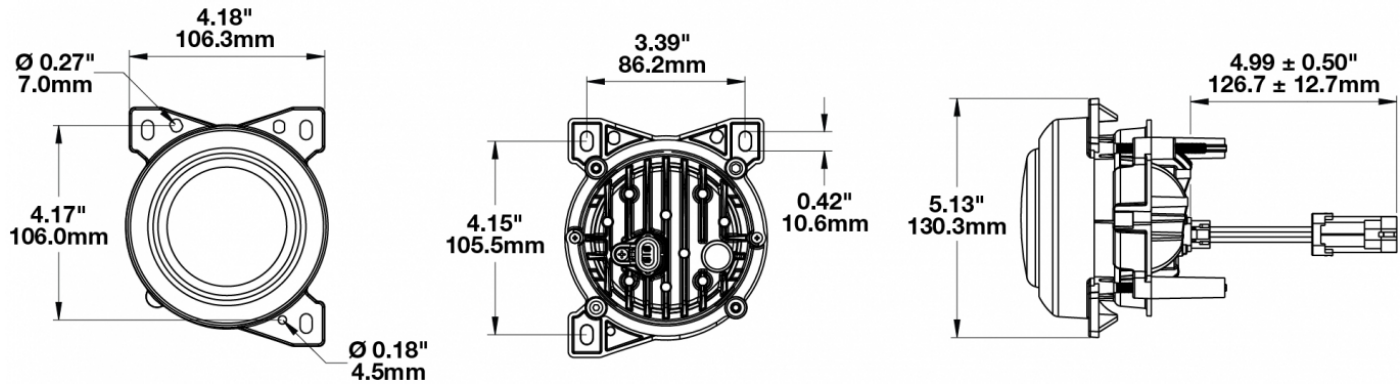

## PRODUCT INFORMATION

<b>Description</b>	12-24V SAE/ECE RHT & LHT LED Harmonized Fog Light - 2 Light Kit
<b>Height</b>	130.00 mm / 5.12 in
<b>Width</b>	108.00 mm / 4.25 in
<b>Depth</b>	110.00 mm / 4.33 in
<b>Shape</b>	Square
<b>Outer Lens Material</b>	Polycarbonate
<b>Outer Lens Color</b>	Clear
<b>Housing Material</b>	Aluminum
<b>Housing Color</b>	Black
<b>Bezel Color</b>	Black
<b>Mounting Type</b>	Panel
<b>Retrofits</b>	PACCAR P54-1062-100 Fog Lamp
<b>Minimum Operating Temperature</b>	-40 °C / -40 °F
<b>Maximum Operating Temperature</b>	65 °C / 149 °F
<b>Connector or Wiring</b>	Packard #12162000
<b>Mating Connector</b>	Packard #12052641
<b>Product Weight</b>	2.44 lbs / 1.11 kgs
<b>Shipping Weight</b>	3.02 lbs / 1.37 kgs

## PRODUCT DIMENSIONS